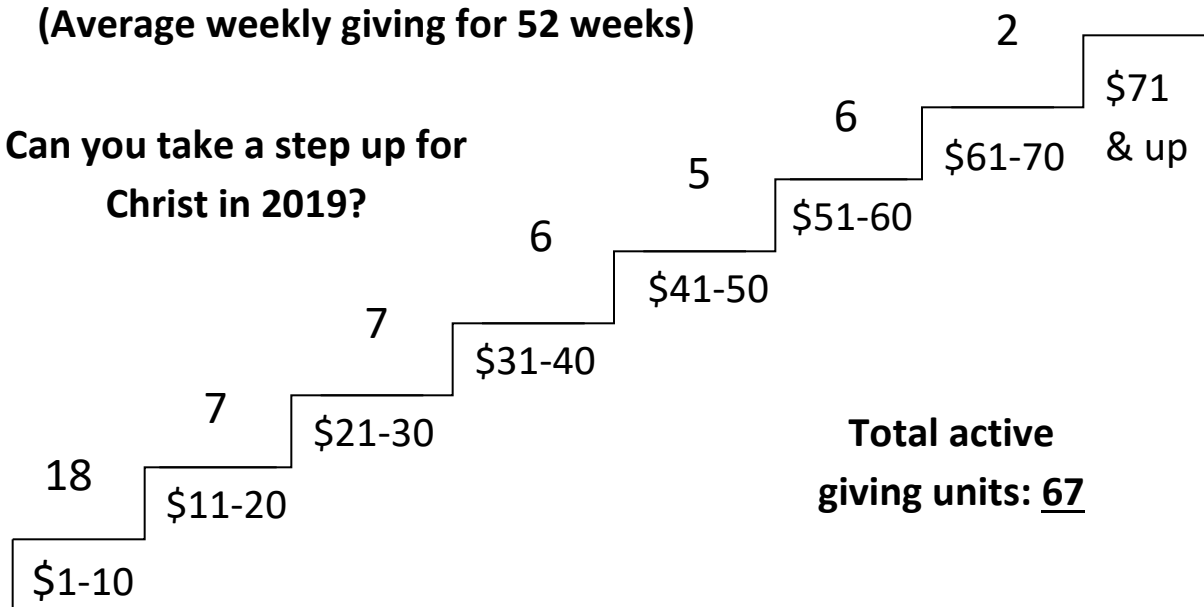

# A revealing breakdown of CWC Congregational Giving in 2018

Can you find where you are on the Chart?

16

(Average weekly giving for 52 weeks)

Can you take a step up for  
Christ in 2019?